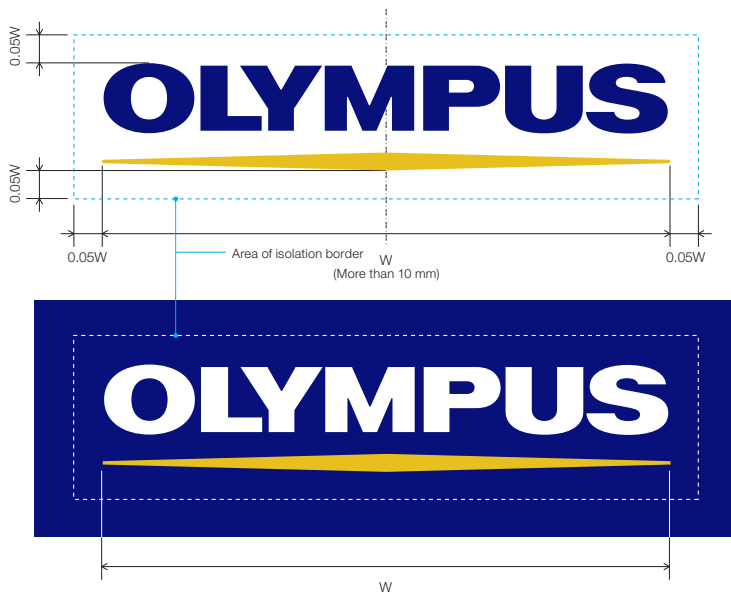

## OLYMPUS LOGO USAGE GUIDELINES

### GENERAL RULES

- Do not change the font or typeface of the Olympus Logo.
- Do not add extra space between the text and graphic that make up the logo.
- Ensure the width of the Olympus Logo is at least 10 mm.
- Avoid placing the Olympus Logo over complicated, distracting backgrounds such as busy photographs or multicolored patterns.

### AREA OF ISOLATION

- Include adequate blank space around the Olympus Logo to avoid interference with its design.
- The required Area of Isolation has a depth equal to 5% of the logo's total width.
- No typography, illustration, or graphical shape should be placed in this area.

When it is difficult to ensure sufficient contrast between the base color and Logo, use a solid color Logo (\*). Refer to the above chart to determine which is appropriate.